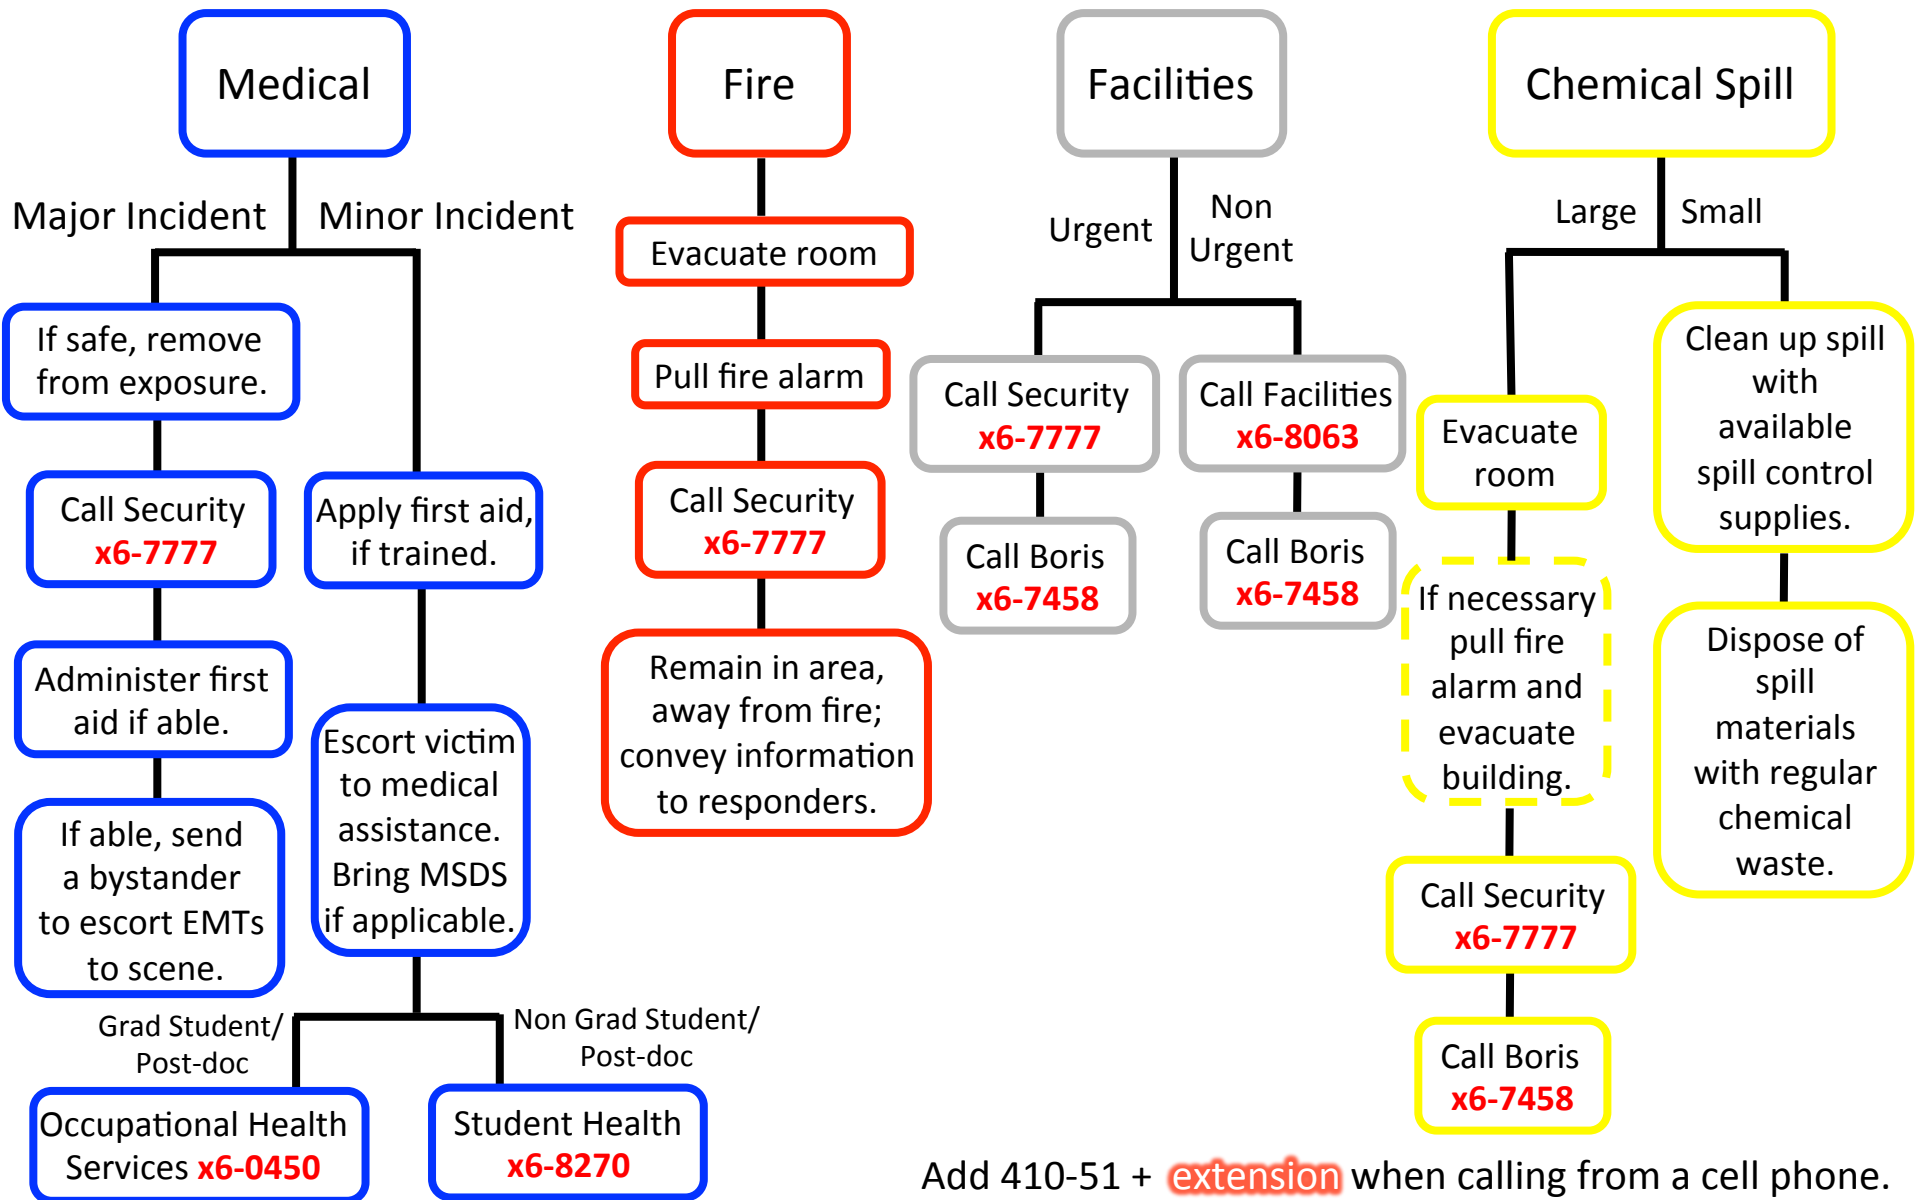

Chemistry Student Safety Committee Emergency Flow Chart

Add 410-51 + **extension** when calling from a cell phone.
Visit <http://labsafety.jhu.edu/emergency-2/> for more information