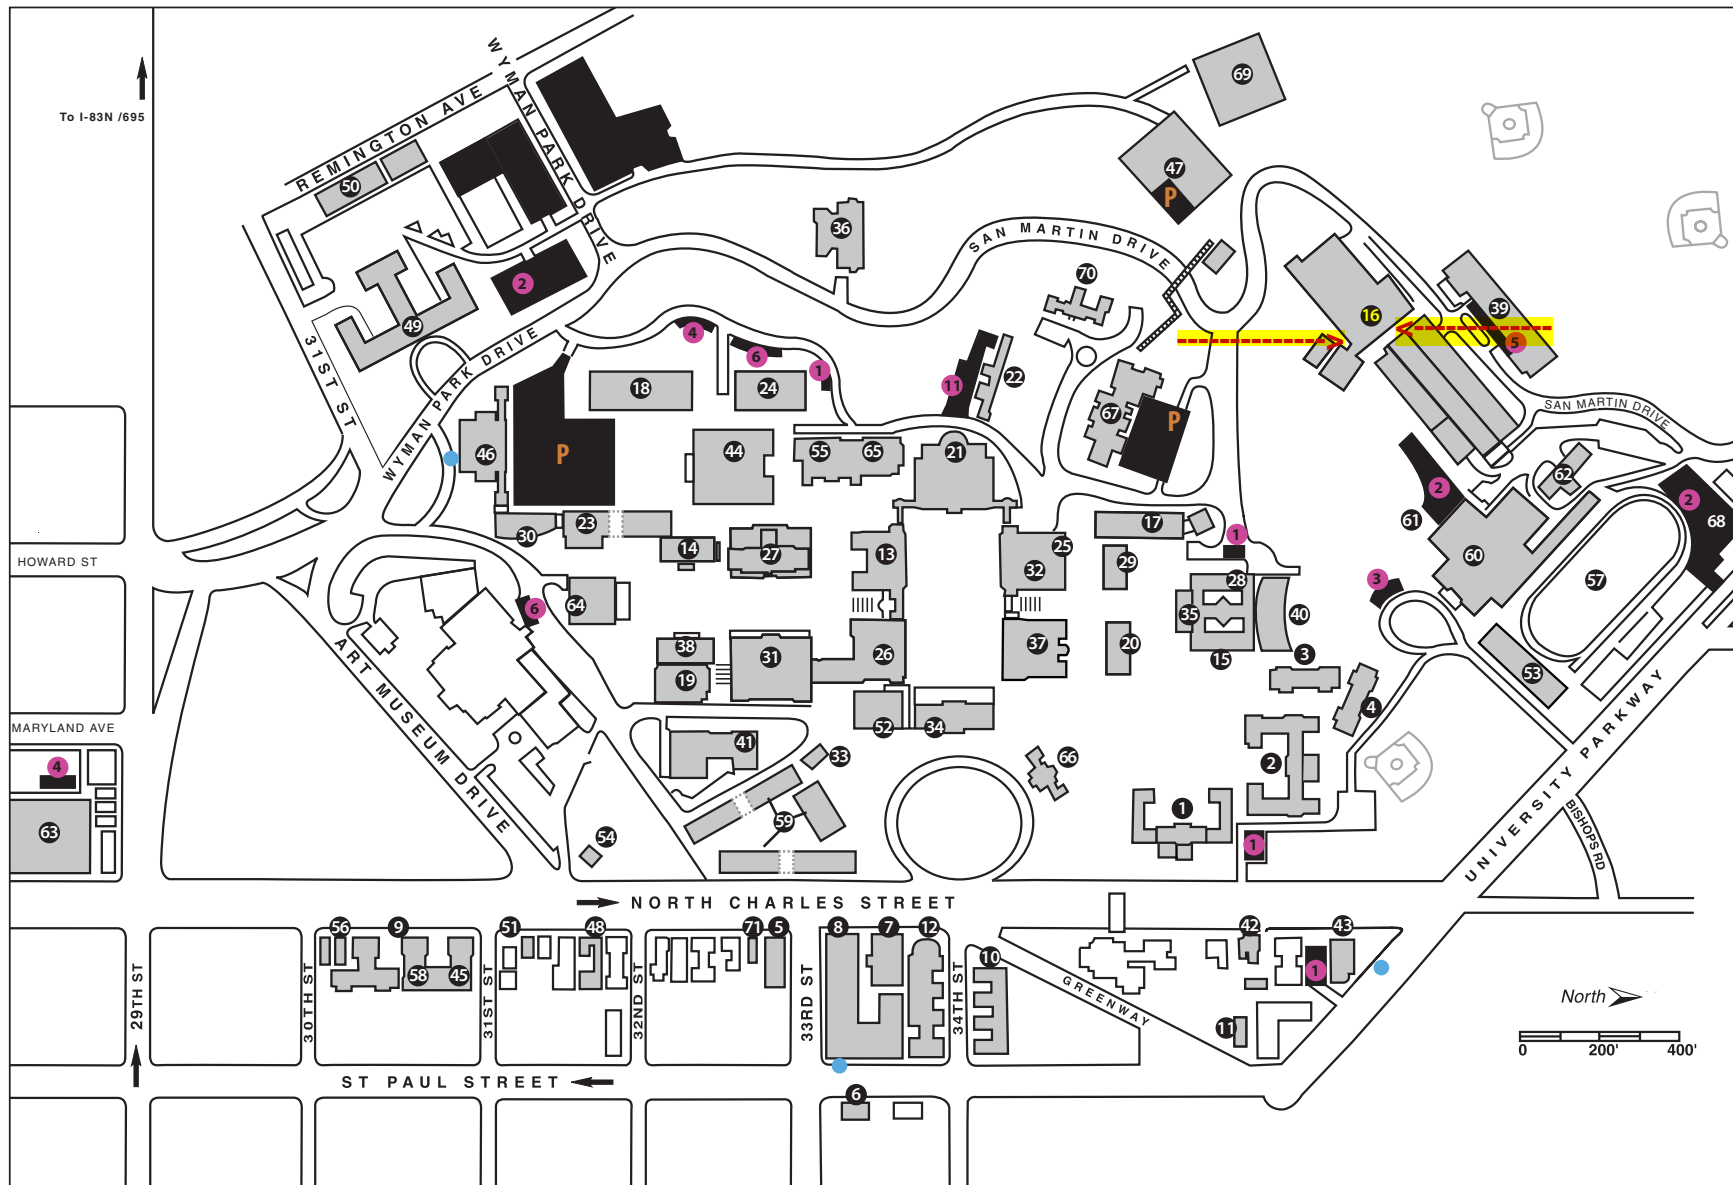

Student Services

- 43 Bunting Meyerhoff Interfaith and Community Service Center
- 44 Garland Hall
- 45 Student Health & Wellness Center
- 46 Mason Hall
- 47 San Martin Center
- 48 Smokler Center for Jewish Studies (Hillel)
- 49 Wyman Park Bldg.
- 50 Safety & Security
- 51 Center for Social Concern

Student Life/Student Activities

- 52 Brody Learning Commons
- 53 Cordish Lacrosse Center
- 54 Gatehouse (Newsletter Office)
- 55 Levering Hall
- 56 Office of Multicultural Affairs
- 57 Homewood Field
- 58 Hopkins Square
- 59 Mattin Center
- 60 Newton H. White Jr. Athletic Center
- 61 Ralph S. O'Connor Recreation Center
- 62 ROTC Bldg.

63 School of Education

- 64 Shriver Hall
- Other Points of Interest**
- 65 Glass Pavilion
- 66 Homewood Museum
- 67 Johns Hopkins Club
- 68 Lacrosse Hall of Fame
- 69 Maxine F. Singer Bldg./ Carnegie Institution of Washington
- 70 Nichols House
- 71 Steinwald House

Parking Areas with Handicap Spaces:

- Clark/Hodson (10)
- Hodson Trustees (2)
- Greenhouse (11)
- Mudd Hall (1)
- Space Telescope (5)
- Athletic/Muller (rear) (2)
- Homewood Field (2)
- Athletic Circle (3)
- Homewood Museum (1)
- Interfaith Center (1)
- Education Lot (4)
- Shriver Hall (6)
- Wyman Reserved (2)